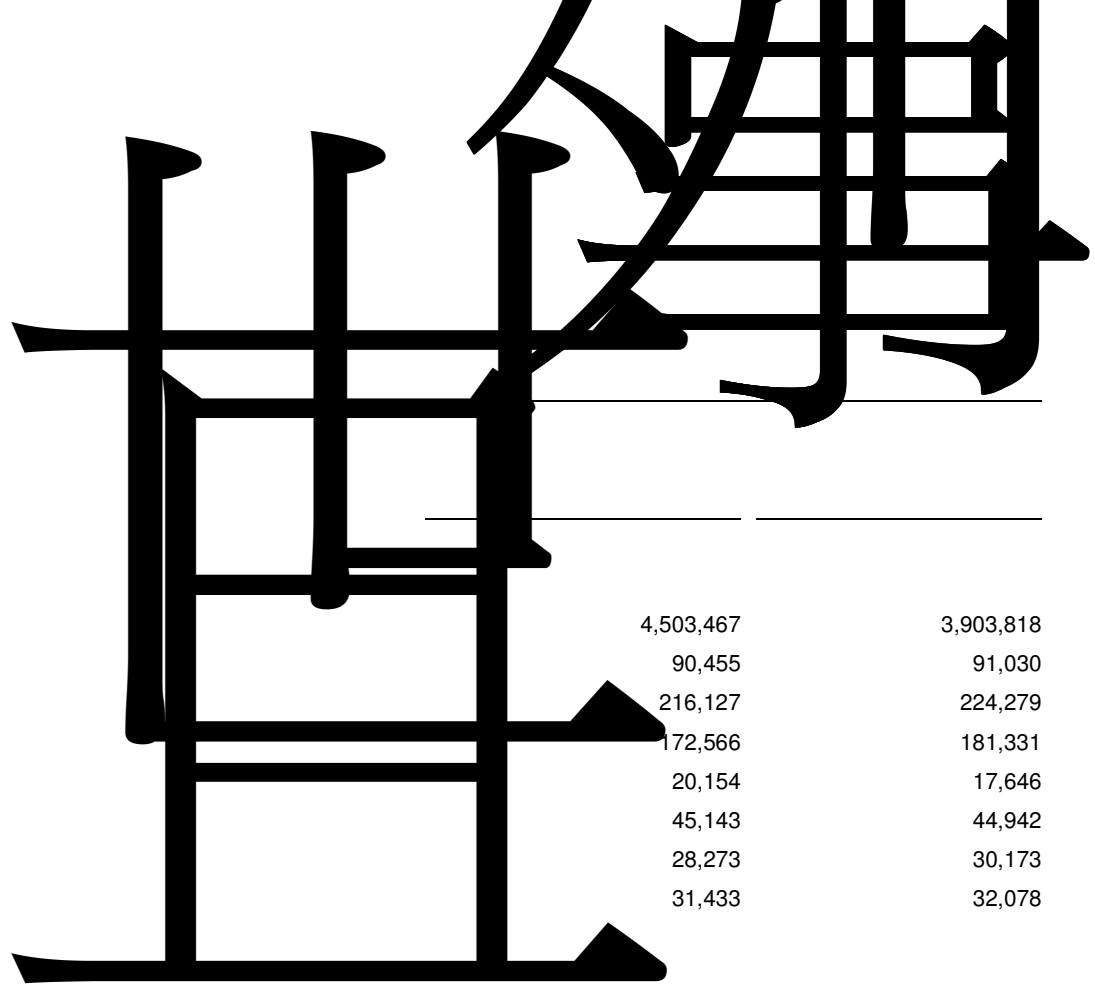

内

里

634,312
(480,560)
153,752

610,148
(436,211)
173,937

(92,2 6)

(87,616)	(132,340)	(104,423)
5,420	20,429	10,492
(9,383)	(13,218)	(5,514)
(630)	(9,487)	(224)

海

		30,078
	9,684	142,717
	5,702	7,867
	(0,758)	19,513
		200,175
		(481,812)
	(1,169)	(2,728)
	67	24,397
	(629)	23,390
	(9,558)	(657,227)
	207,881	841,320
		-
	-	(29,716)
	(415,901)	(282,376)

383,909	177,390
(60,872)	(40,145)
-	81,825

William Tudor Brown
(Sean Maloney)